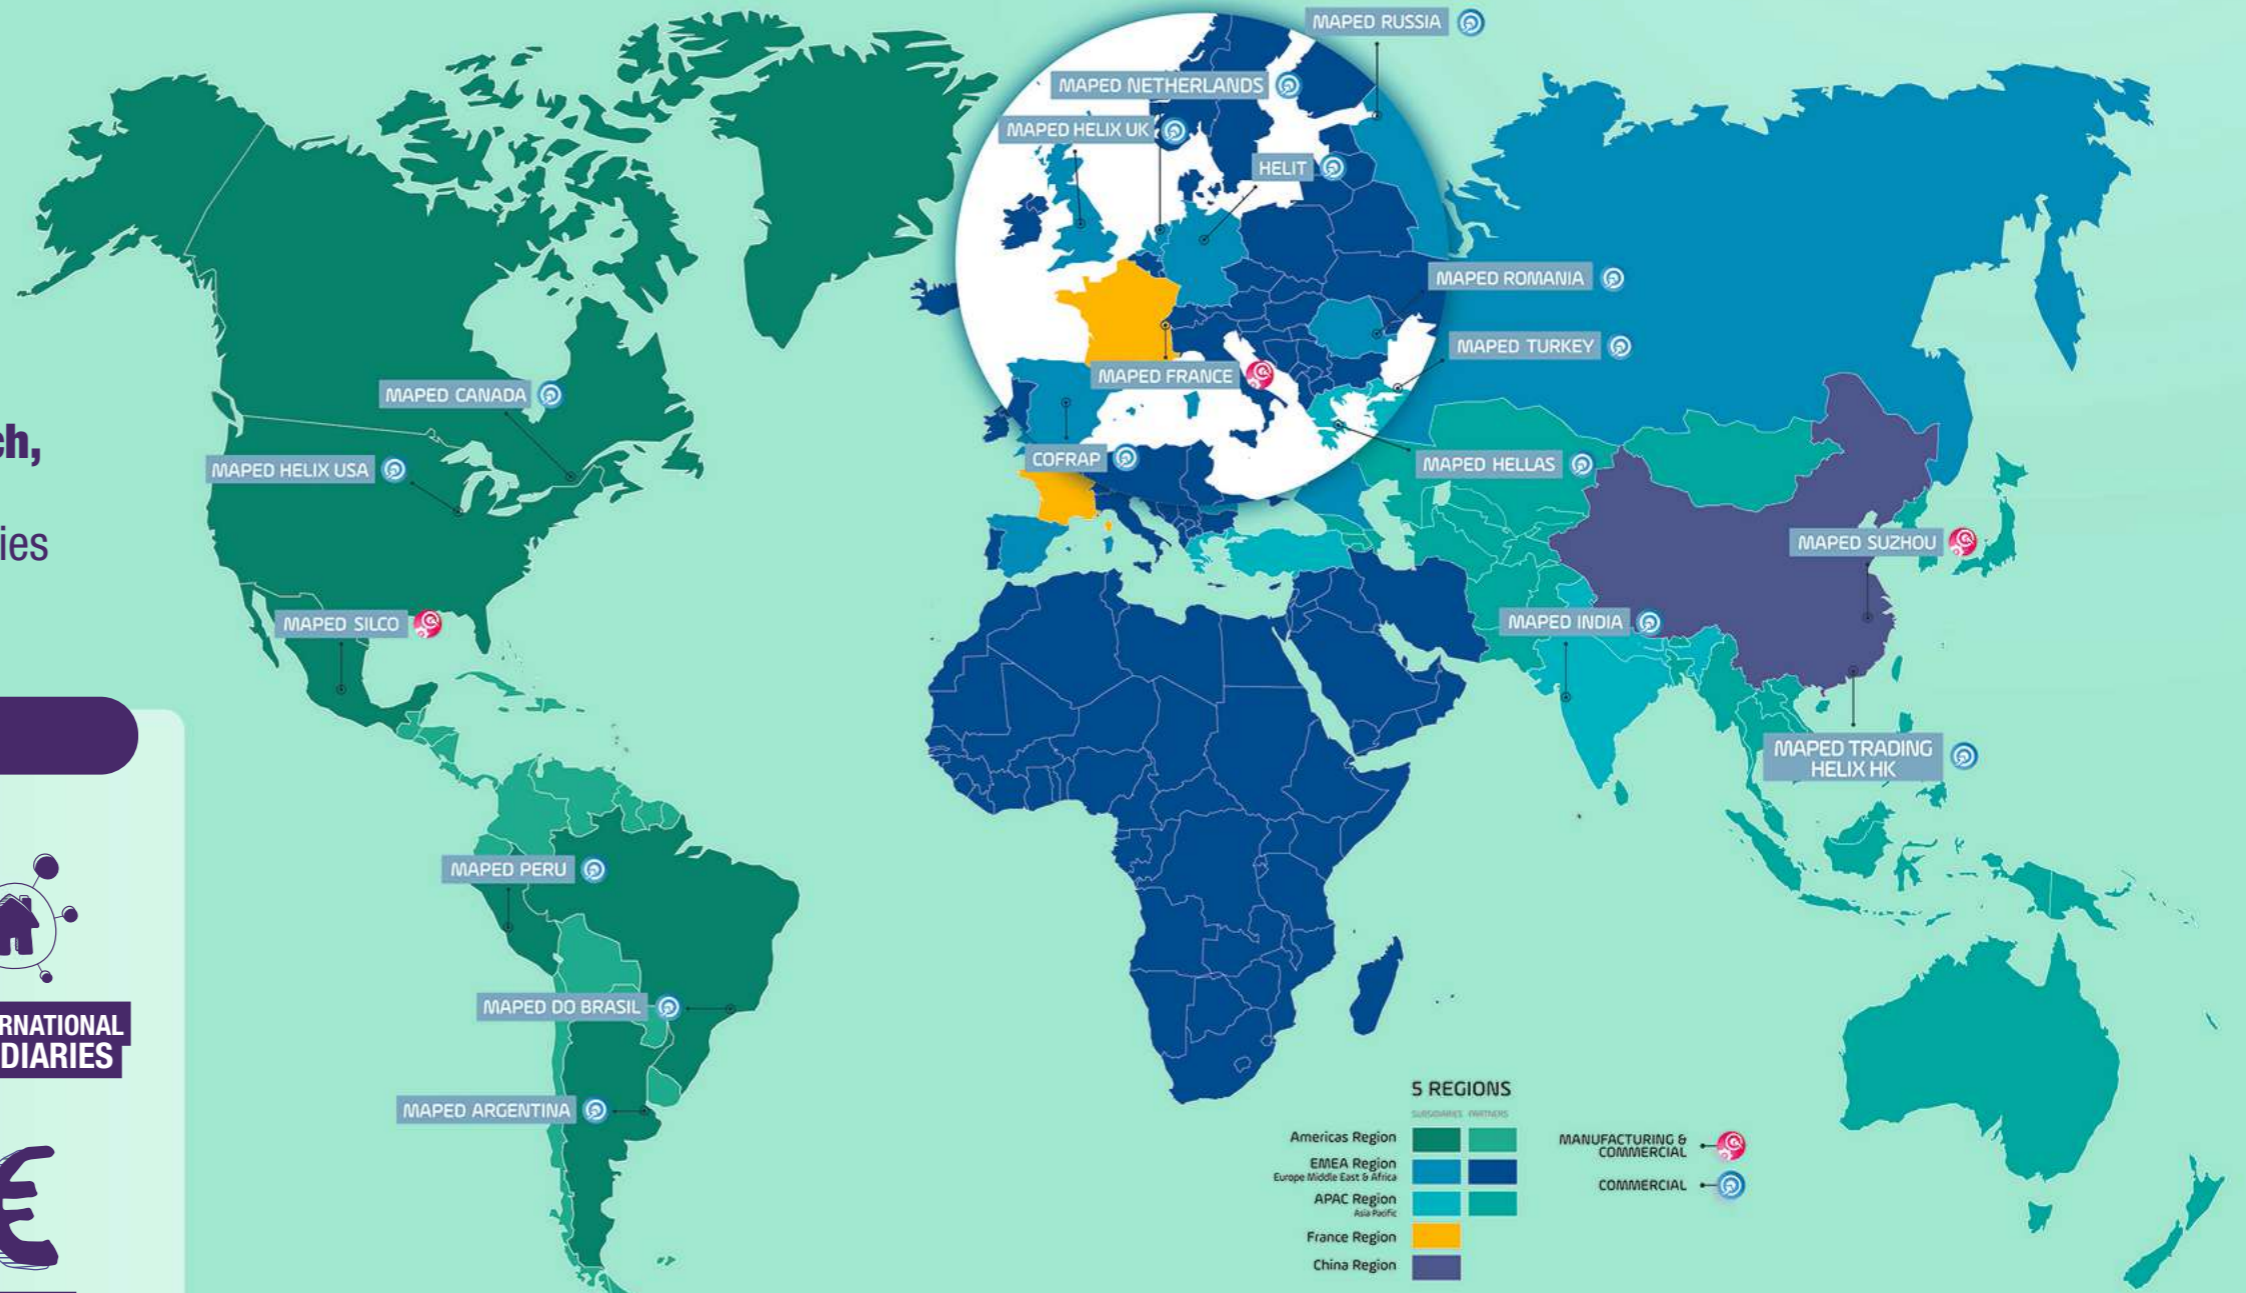

TOMORROW IS IN YOUR HANDS

Founded in 1947, we are **an independent, French, and family-owned brand** and world leader in school supplies and accessories.

Today, the group counts:

1,430
employees

A presence on **5 CONTINENTS** and in more than **120** countries

17 INTERNATIONAL SUBSIDIARIES

3 INTEGRATED PRODUCTION SITES

7 BRANDS

161M€
in sales for 2021

CHANGING THE WORLD, REQUIRES A THINKING CAP

INNOVATIVE PRODUCTS
AND PLENTY OF HEADS
TO IMAGINE THEM

THE PHILOSOPHY OF OUR INNOVATIVE PRODUCTS