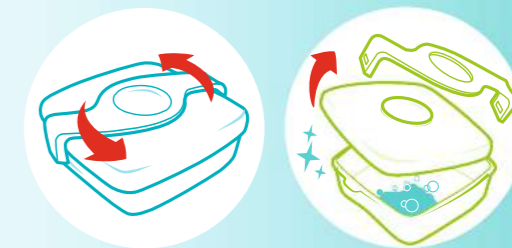

Open and close in a single movement

3 compartments included
1 removable

Smart storage space for cutlery and napkins

Lunch bowls

- ▶ **3 compartments:** main bowl, removable inner tray and compartment in the lid
- ▶ **Easy to open and close:** turn the lid in either direction
- ▶ **Large capacity:** ideal for a hearty or full meal
- ▶ **Can be combined with the sauce pot** from the same range
- ▶ **Easy to clean:** entirely removable for the dishwasher

33.8 oz / 1 l

ref	*/**	
870101	6-12	
870102	6-12	
870103	6-12	Available until current stock is depleted
870104	6-12	
870105	6-12	NEW!

Compact

Snack boxes

- ▶ **Easy to open:** just 1 turn of lid fastener, 1 movement system
- ▶ **Easy to clean:** dishwasher safe, removable helix, no sharp corners