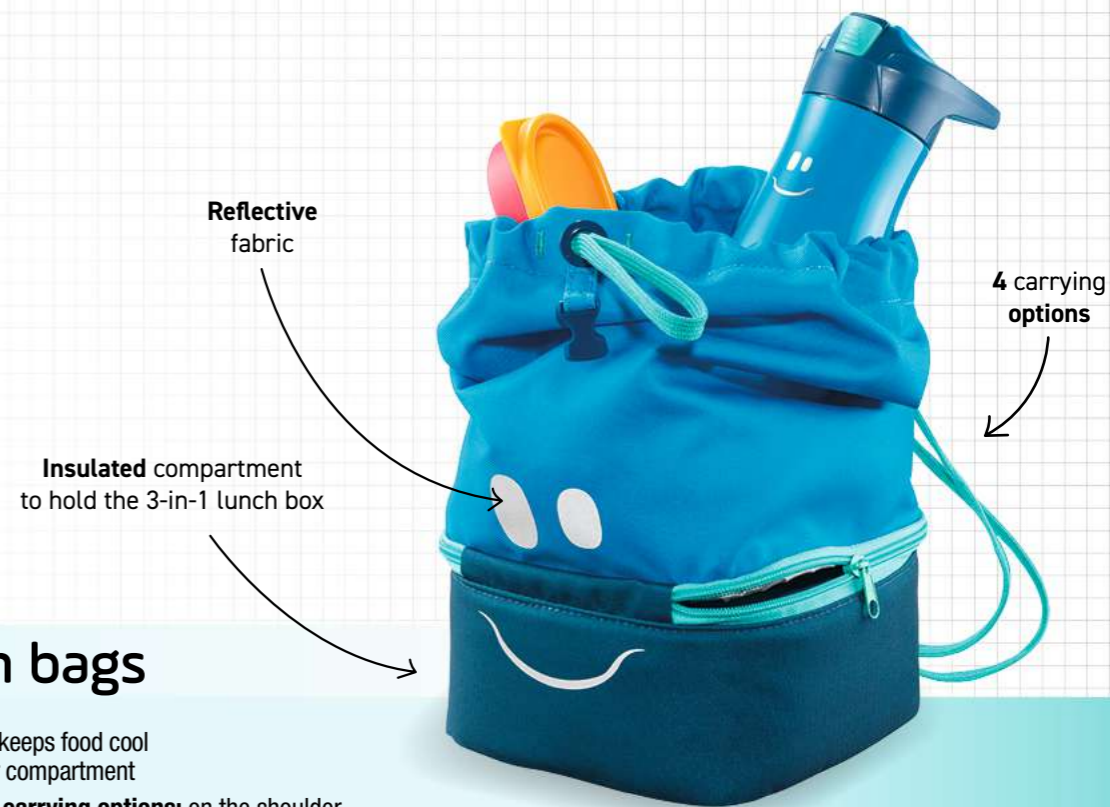

Reflective fabric

Insulated compartment to hold the 3-in-1 lunch box

4 carrying options

Lunch bags

- **Insulated:** keeps food cool in the lower compartment
- **4 different carrying options:** on the shoulder, in the hand, as a backpack or attached to your school backpack with clips

Outside: 100% polyester
Inside (lower part): PEVA