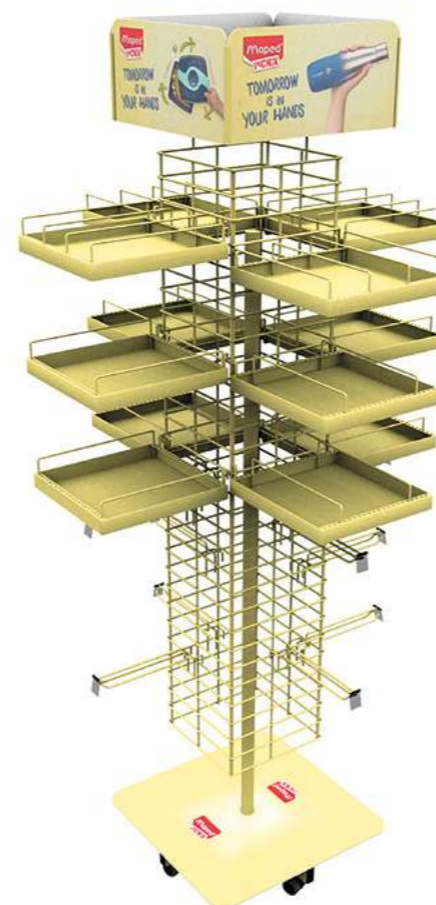

304040

Empty metal display unit

- Delivered with 8 metal hooks with 25 cm label holders
- Delivered with 6 headers (2 Origins, 2 Concept Kids and 2 Concept Adults)
- Dimensions: width 380 mm, depth 380 mm, height 1800 mm

ref	*/**	Description	Barcode
304040	1-6		3 154143 040403
304041	1-16	8 metal shelves width 260 mm depth 260 mm	3 154143 040410
304044	1	10 metal label holders length 25 cm	3 154143 040441

Empty ready-to-sell solution

- Material: cardboard
- Dimensions: width 204 mm, depth 297 mm, height 71 mm
- Capacity: 6 Origins bottles 430 ml or 580 ml
- Available until current stock is depleted

ref	*/**	Barcode	
993330	10-112	3 154149 933303	
993331	10-112	Transport cap	3 154149 933310