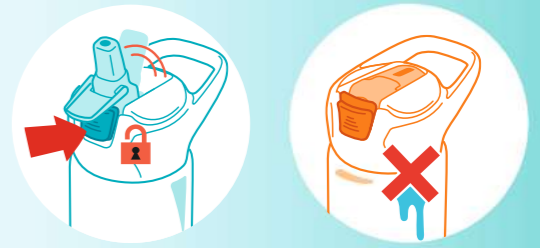

14.5 oz / 430 ml

CONCEPT KIDS COLLECTION

Stainless steel bottles

- ▶ **Easy & quick opening:** easy to open button with one hand
- ▶ **Leakproof**
- ▶ **Easy to clean:** bottle top can go in the dishwasher, wide opening so you can easily wash the inside with a sponge