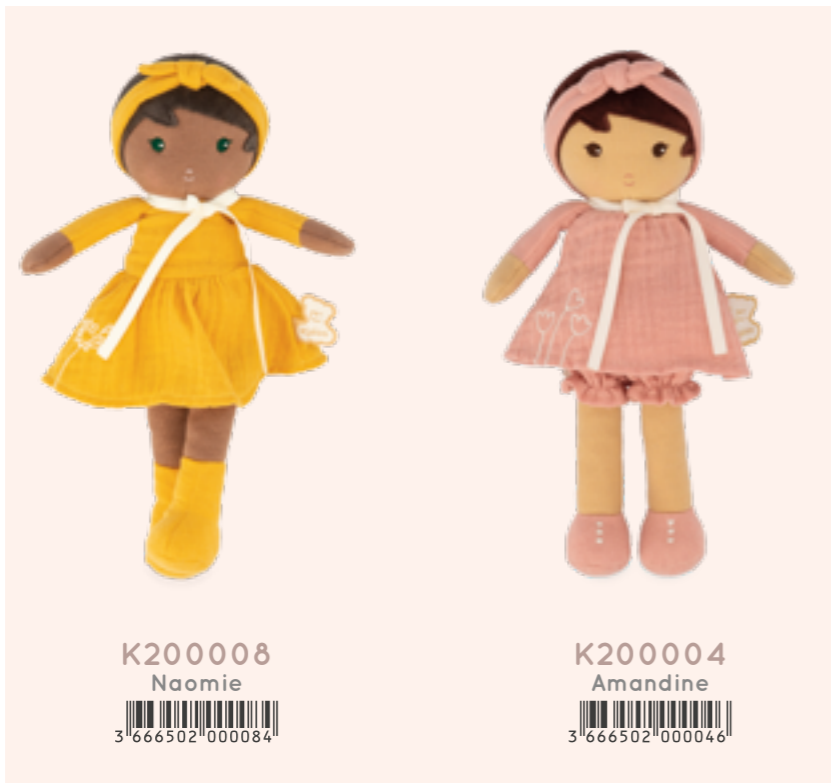

K200012
Eli

Poupée - 25 cm

Doll
Schmusepuppe
Muñeca
Bambola

Product size (h):
25 cm - 9.84 in
Packaging size (L*H / L*w*h):
16 x 7.5 x 28 cm
6.3 x 2.95 x 11.02 in

x3

K200008
Naomie

K200004
Amandine

K963657
Valentine